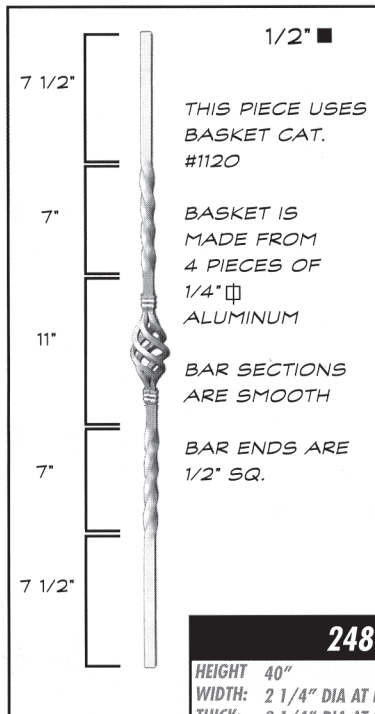

<p>888 DF NEW</p>  <p>HEIGHT 6 IN 15.2 CM WIDTH 18 1/4 IN 46.4 CM THICK 3/4 IN 1.9 CM WEIGHT 1.7 LBS 0.8 KGS</p>	<p>9785 FB OLD 9265</p>  <p>HEIGHT 5 1/4 IN 13.3 CM WIDTH 6 1/4 IN 15.9 CM THICK 5/8 IN 1.6 CM WEIGHT 0.9 LBS 0.4 KGS</p>
---	--

REVISION DATE: 01/19/95

SCALE: 1 INCH = 1 FOOT UNLESS NOTED

Toll Free (800) 527-1318

(972) 286-2368

Fax: (972) 557-4727

ALUMINUM CASTINGS

1346	
HEIGHT: 42 1/4"	107.3 cm
WIDTH: 6"	15.24 cm
THICK: 0.5"	1.27 cm
WEIGHT: 1.0 lbs	2.54 lbs

APPROXIMATE DIMENSIONS

1143	
HEIGHT: 40"	101.6 cm
DIA: 3/4"	1.91 cm
WEIGHT: 1.0 est. lbs	2.54 kgs

NEW PRODUCTS

2481	
HEIGHT: 40"	101.6 cm
WIDTH: 2 1/4" DIA AT BASKET	5.7 cm
THICK: 2 1/4" DIA AT BASKET	5.7 cm
WEIGHT: 1.6 lbs	4.06 kgs

APPROXIMATE DIMENSIONS

2482	
HEIGHT: 40"	101.6 cm
WIDTH: 2 1/4" DIA AT BASKET	5.7 cm
THICK: 2 1/4" DIA AT BASKET	5.7 cm
WEIGHT: 1.7 lbs	4.32 kgs

APPROXIMATE DIMENSIONS

Revision Date: 05/01/99

Section:

Toll Free (800) 527-1318