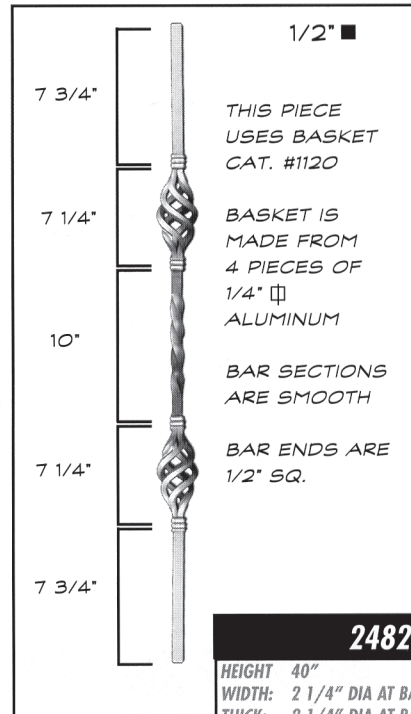

<p>899 SBO NEW</p>  <p>HEIGHT 10 IN 25.4 CM WIDTH 21 IN 53.3 CM THICK 5/8 IN 1.6 CM WEIGHT 2.3 LBS 1.1 KGS</p>	<p>890 SBO</p>  <p>DISCONTINUED SEE NUMBER 899</p> <p>HEIGHT 10 5/8 IN 27.0 CM WIDTH 22 1/2 IN 57.2 CM THICK 3/4 IN 1.9 CM WEIGHT 3.0 LBS 1.4 KGS</p>	<p>830 SBO</p>  <p>HEIGHT 22 1/2 IN 28.4 CM WIDTH 22 1/2 IN 58.4 CM THICK 1 IN 2.5 CM WEIGHT 8.5 LBS 3.8 KGS</p>
---	---	---

<p>888 DF NEW</p>  <p>HEIGHT 6 IN 15.2 CM WIDTH 18 1/4 IN 46.4 CM THICK 3/4 IN 1.9 CM WEIGHT 1.7 LBS 0.8 KGS</p>	<p>9785 FB OLD 9265</p>  <p>HEIGHT 5 1/4 IN 13.3 CM WIDTH 6 1/4 IN 15.9 CM THICK 5/8 IN 1.6 CM WEIGHT 0.9 LBS 0.4 KGS</p>
---	--

APPROXIMATE DIMENSIONS

1143	
HEIGHT: 40"	101.6 cm
DIA: 3/4"	1.91 cm
WEIGHT: 1.0 est. lbs	2.54 kgs

NEW PRODUCTS

2481	
HEIGHT: 40"	101.6 cm
WIDTH: 2 1/4" DIA AT BASKET	5.7 cm
THICK: 2 1/4" DIA AT BASKET	5.7 cm
WEIGHT: 1.6 lbs	4.06 kgs

APPROXIMATE DIMENSIONS

2482	
HEIGHT: 40"	101.6 cm
WIDTH: 2 1/4" DIA AT BASKET	5.7 cm
THICK: 2 1/4" DIA AT BASKET	5.7 cm
WEIGHT: 1.7 lbs	4.32 kgs

APPROXIMATE DIMENSIONS

Revision Date: 05/01/99

Section:

Toll Free (800) 527-1318