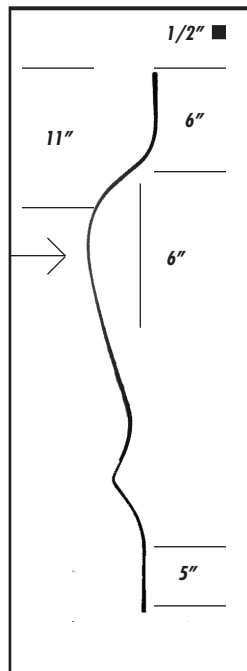

2693
 HEIGHT: 39" 99.06 cm
 WIDTH: 9 1/2" 24.13 cm
 THICK: 2" 5.08 cm
 WEIGHT: 2.8 lbs 7.11 kgs

Revision Date: 05/01/99

1141
 HEIGHT: 40" 101.6 cm
 DIA: 1 1/4" 3.18 cm
 WEIGHT: 2.5 lbs 6.35 kgs

9320
 HEIGHT: 40" 101.6 cm
 WIDTH: 5/8" 1.6 cm
 THICK: 5/8" 1.6 cm
 WEIGHT: 1.5 lbs 3.81 kgs

158
 HEIGHT: 37 1/4" 94.62 cm
 WIDTH: 4 1/2" 11.43 cm
 THICK: 1 1/8" 2.54 cm
 WEIGHT: 2.4 lbs 6.10 kgs

159
 HEIGHT: 41 1/2" 105.4 cm
 WIDTH: 4 3/8" 11.11 cm
 THICK: 1 1/8" 2.86 cm
 WEIGHT: 2.7 lbs 6.86 kgs

161
 HEIGHT: 40" 101.6 cm
 WIDTH: 2 1/4" 5.7 cm
 THICK: 2 1/4" 5.7 cm
 WEIGHT: 0.4 lbs 0.2 kgs

ALLOY CASTING

Aluminum

Toll Free (800) 527-1318

(972) 286-2368

Fax (972) 557-4727

BALLISTERS

2694
 HEIGHT 39"
 WIDTH: 9"
 THICK: 9/16"
 WEIGHT: 1.2 lbs

2686
 HEIGHT 39 1/4"
 WIDTH: 1 1/4"
 THICK: 9/16"
 WEIGHT: 1.2 lbs

1460
 HEIGHT 45 1/2"
 WIDTH: 6 1/2"
 THICK: 1/2"
 WEIGHT: 1.2 lbs

1463
 HEIGHT 45"
 WIDTH: 6"
 THICK: 1/2"
 WEIGHT: 1.1 lbs

1467
 HEIGHT 44 1/2"
 WIDTH: 7"
 THICK: 1/2"
 WEIGHT: 1.1 lbs