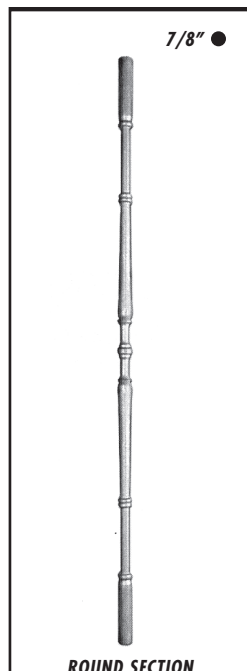

2693
 HEIGHT: 39" 99.06 cm
 WIDTH: 9 1/2" 24.13 cm
 THICK: 2" 5.08 cm
 WEIGHT: 2.8 lbs 7.11 kgs

Revision Date: 05/01/99

1141
 HEIGHT: 40" 101.6 cm
 DIA: 1 1/4" 3.18 cm
 WEIGHT: 2.5 lbs 6.35 kgs

9320
 HEIGHT: 40" 101.6 cm
 WIDTH: 5/8" 1.6 cm
 THICK: 5/8" 1.6 cm
 WEIGHT: 1.5 lbs 3.81 kgs

161
 HEIGHT: 40" 101.6 cm
 WIDTH: 2 1/4" 5.7 cm
 THICK: 2 1/4" 5.7 cm
 WEIGHT: 0.4 lbs 0.2 kgs

ALLOY CASTING

Aluminum

Toll Free (800) 527-1318

(972) 286-2368

Fax (972) 557-4727

BALLISTERS

2694
 HEIGHT 39"
 WIDTH: 9"
 THICK: 9/16"
 WEIGHT: 1.2 lbs

2686
 HEIGHT 39 1/4"
 WIDTH: 1 1/4"
 THICK: 9/16"
 WEIGHT: 1.2 lbs

1460
 HEIGHT 45 1/2"
 WIDTH: 6 1/2"
 THICK: 1/2"
 WEIGHT: 1.2 lbs

1463
 HEIGHT 45"
 WIDTH: 6"
 THICK: 1/2"
 WEIGHT: 1.1 lbs

1467
 HEIGHT 44 1/2"
 WIDTH: 7"
 THICK: 1/2"
 WEIGHT: 1.1 lbs

1458
 HEIGHT 39"
 WIDTH: 1 3/8"
 THICK: 1 3/8"
 WEIGHT: 1.3 lbs

1468
 HEIGHT 40"
 WIDTH: 1/2"
 THICK: 1/2"
 WEIGHT: 1.0 lbs

9055
 HEIGHT 40 5/8"
 WIDTH: 1 5/8"
 THICK: 1 5/8"
 WEIGHT: 5.2 lbs

9056
 HEIGHT 41"
 WIDTH: 1" DIA
 THICK: 1"
 WEIGHT: 1.1 lbs