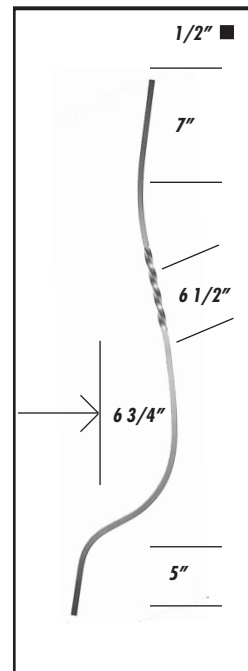

2693
 HEIGHT: 39" 99.06 cm
 WIDTH: 9 1/2" 24.13 cm
 THICK: 2" 5.08 cm
 WEIGHT: 2.8 lbs 7.11 kgs

Revision Date: 05/01/99

1141
 HEIGHT: 40" 101.6 cm
 DIA: 1 1/4" 3.18 cm
 WEIGHT: 2.5 lbs 6.35 kgs

9320
 HEIGHT: 40" 101.6 cm
 WIDTH: 5/8" 1.6 cm
 THICK: 5/8" 1.6 cm
 WEIGHT: 1.5 lbs 3.81 kgs

158
 HEIGHT: 37 1/4" 94.62 cm
 WIDTH: 4 1/2" 11.43 cm
 THICK: 1 1/8" 2.54 cm
 WEIGHT: 2.4 lbs 6.10 kgs

159
 HEIGHT: 41 1/2" 105.4 cm
 WIDTH: 4 3/8" 11.11 cm
 THICK: 1 1/8" 2.86 cm
 WEIGHT: 2.7 lbs 6.86 kgs

161
 HEIGHT: 40" 101.6 cm
 WIDTH: 2 1/4" 5.7 cm
 THICK: 2 1/4" 5.7 cm
 WEIGHT: 0.4 lbs 0.2 kgs

ALLOY CASTING

Aluminum

Toll Free (800) 527-1318

(972) 286-2368

Fax (972) 557-4727

BALLISTERS

2694
 HEIGHT 39"
 WIDTH: 9"
 THICK: 9/16"
 WEIGHT: 1.2 lbs

2686
 HEIGHT 39 1/4"
 WIDTH: 1 1/4"
 THICK: 9/16"
 WEIGHT: 1.2 lbs

1460
 HEIGHT 45 1/2"
 WIDTH: 6 1/2"
 THICK: 1/2"
 WEIGHT: 1.2 lbs

1463
 HEIGHT 45"
 WIDTH: 6"
 THICK: 1/2"
 WEIGHT: 1.1 lbs

1467
 HEIGHT 44 1/2"
 WIDTH: 7"
 THICK: 1/2"
 WEIGHT: 1.1 lbs