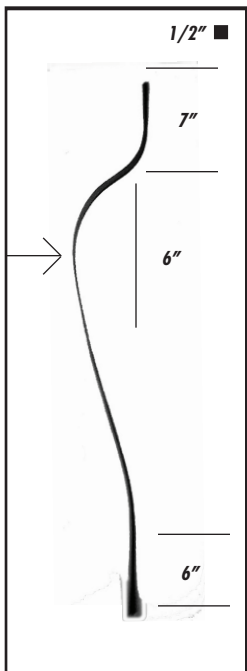

2693
 HEIGHT: 39" 99.06 cm
 WIDTH: 9 1/2" 24.13 cm
 THICK: 2" 5.08 cm
 WEIGHT: 2.8 lbs 7.11 kgs

Revision Date: 05/01/99

1141
 HEIGHT: 40" 101.6 cm
 DIA: 1 1/4" 3.18 cm
 WEIGHT: 2.5 lbs 6.35 kgs

9320
 HEIGHT: 40" 101.6 cm
 WIDTH: 5/8" 1.6 cm
 THICK: 5/8" 1.6 cm
 WEIGHT: 1.5 lbs 3.81 kgs

158
 HEIGHT: 37 1/4" 94.62 cm
 WIDTH: 4 1/2" 11.43 cm
 THICK: 1 1/8" 2.54 cm
 WEIGHT: 2.4 lbs 6.10 kgs

159
 HEIGHT: 41 1/2" 105.4 cm
 WIDTH: 4 3/8" 11.11 cm
 THICK: 1 1/8" 2.86 cm
 WEIGHT: 2.7 lbs 6.86 kgs

161
 HEIGHT: 40" 101.6 cm
 WIDTH: 2 1/4" 5.7 cm
 THICK: 2 1/4" 5.7 cm
 WEIGHT: 0.4 lbs 0.2 kgs

ALLOY CASTING

Aluminum

Toll Free (800) 527-1318

(972) 286-2368

Fax (972) 557-4727

BALLISTERS

2694
 HEIGHT 39"
 WIDTH: 9"
 THICK: 9/16"
 WEIGHT: 1.2 lbs

2686
 HEIGHT 39 1/4"
 WIDTH: 1 1/4"
 THICK: 9/16"
 WEIGHT: 1.2 lbs

1460
 HEIGHT 45 1/2"
 WIDTH: 6 1/2"
 THICK: 1/2"
 WEIGHT: 1.2 lbs

1463
 HEIGHT 45"
 WIDTH: 6"
 THICK: 1/2"
 WEIGHT: 1.1 lbs

1467
 HEIGHT 44 1/2"
 WIDTH: 7"
 THICK: 1/2"
 WEIGHT: 1.1 lbs