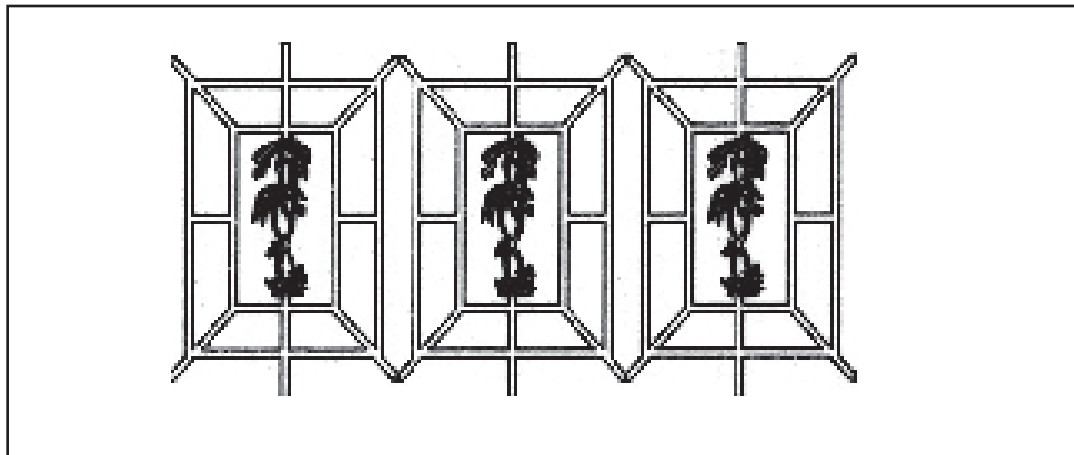

## BIG TEX PANELS

**DOUBLE FACE**

**906**

HEIGHT 32"  
WIDTH: 19"  
THICK: 1 1/2"  
WEIGHT: 23 lbs

**DOUBLE FACE**

5/8" SQUARE SECTION

**9032**

HEIGHT 32"  
WIDTH: 21"  
THICK: 5/8"  
WEIGHT: 11 lbs

**DOUBLE FACE**

5/8" SQUARE SECTION

**9386**

HEIGHT 32"  
WIDTH: 23"  
THICK: 3/4"  
WEIGHT: 17 lbs

**DOUBLE FACE**

NOMINAL SECTION  
3/4" WIDE X 1" THICK

**9410**

HEIGHT 33"  
WIDTH: 25"  
THICK: 1.5"  
WEIGHT: 22 lbs

**INQUIRY**

Custom design possibilities. **BIG TEX** Panels Approximately 24" by 34".  
Exact size depends upon cross section and layout.

**INQUIRY**

**INQUIRY**

**INQUIRY**

See page 114 for 2 piece split design possibilities #7791 and #7797