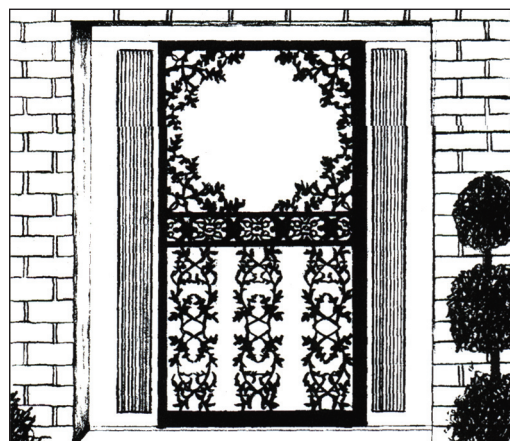

**435** **DF**  
NEW

**5 1/4 X 25**

HEIGHT	5 1/4 IN		13.3 CM
WIDTH	25 IN		63.5 CM
THICK	3/4 IN		1.9 CM
WEIGHT	1.9 LBS		0.8 KGS

**538** **DF**  
NEW

**5 1/2 X 25 1/4**

HEIGHT	5 1/2 IN		14.0 CM
WIDTH	25 1/4 IN		80.0 CM
THICK	3/4 IN		1.9 CM
WEIGHT	2.2 LBS		1.0 KGS

Short bird #448 and scroll frieze #231 in a very popular security door design.

oak doo panel #245, oak corners #215 and #216, and oak frieze #236 in a common security door design.

REVISION DATE: 01/19/95