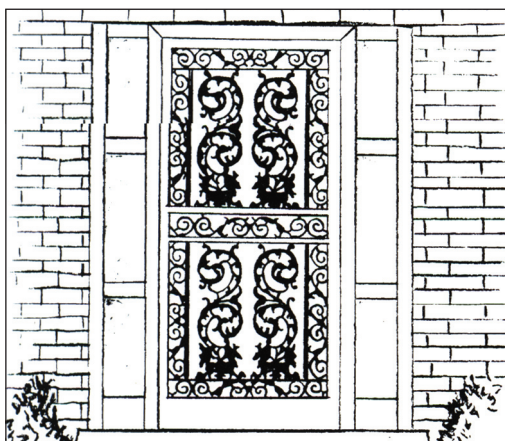

**435** **DF**  
NEW

**5 1/4 X 25**

HEIGHT	5 1/4 IN		13.3 CM
WIDTH	25 IN		63.5 CM
THICK	3/4 IN		1.9 CM
WEIGHT	1.9 LBS		0.8 KGS

**538** **DF**  
NEW

**5 1/2 X 25 1/4**

HEIGHT	5 1/2 IN		14.0 CM
WIDTH	25 1/4 IN		80.0 CM
THICK	3/4 IN		1.9 CM
WEIGHT	2.2 LBS		1.0 KGS

Short bird #448 and scroll frieze #231 in a very popular security door design.

oak doo panel #245, oak corners #215 and #216, and oak frieze #236 in a common security door design.

REVISION DATE: 01/19/95