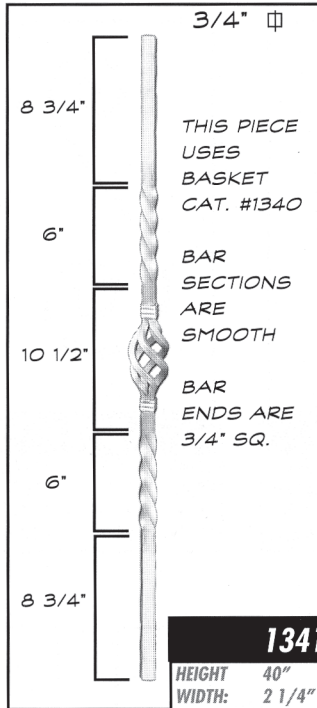

Toll Free (800) 527-1318

(972) 286-2368

Fax: (972) 557-4727

ALUMINUM CASTINGS

1172

HEIGHT: 72" 182.9 cm
WIDTH: 2" 5.08 cm
THICK: 3/8" 0.36 cm
WEIGHT:

1341

HEIGHT 40" 101.6 cm
WIDTH: 2 1/4" 5.7 cm
THICK: 2 1/4" 5.7 cm
WEIGHT: 2.3 lbs 5.84 kgs

1342

HEIGHT 40" 101.6 cm
DIA: 2 1/4" Φ 5.7 cm
WEIGHT: 2.5 lbs 6.35 kgs

1347

HEIGHT 40" 101.6 cm
WIDTH: 3/4" 1.91 cm
THICK: 3/4" 1.91 cm
WEIGHT: 2.2 lbs 5.59 kgs

1131

HEIGHT 1" 2.54 cm
WIDTH: 4" 10.16 cm
THICK: 4" 10.16 cm
WEIGHT: 0.1 lbs 0.25 kgs

1134

HEIGHT 2" 5.08 cm
WIDTH: 13" 33.02 cm
THICK: 3/4" 1.91 cm
WEIGHT: 0.3 lbs 0.76 kgs

1348

HEIGHT 40" 101.6 cm
WIDTH: 1" 2.54 cm
THICK: 1" 2.54 cm
WEIGHT: 2.2 lbs 5.59 kgs

1349

HEIGHT 40" 101.6 cm
WIDTH: 1" 2.54 cm
THICK: 1" 2.54 cm
WEIGHT: 2.2 lbs 5.59 kgs

1583

HEIGHT 40" 101.6 cm
WIDTH: 2 1/4" 5.7 cm
THICK: 2 1/4" 5.7 cm
WEIGHT: 1.5 lbs 0.7 kgs

Revision Date: 05/01/99