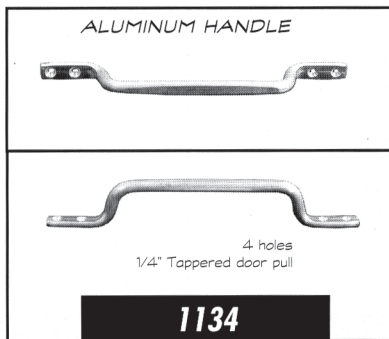

Toll Free (800) 527-1318

(972) 286-2368

Fax: (972) 557-4727

ALUMINUM CASTINGS

1172

HEIGHT: 72" 182.9 cm
WIDTH: 2" 5.08 cm
THICK: 3/8" 0.36 cm
WEIGHT:

1341

HEIGHT 40" 101.6 cm
WIDTH: 2 1/4" 5.7 cm
THICK: 2 1/4" 5.7 cm
WEIGHT: 2.3 lbs 5.84 kgs

1342

HEIGHT 40" 101.6 cm
DIA: 2 1/4" Φ 5.7 cm
WEIGHT: 2.5 lbs 6.35 kgs

1347

HEIGHT 40" 101.6 cm
WIDTH: 3/4" 1.91 cm
THICK: 3/4" 1.91 cm
WEIGHT: 2.2 lbs 5.59 kgs

1131

HEIGHT 1" 2.54 cm
WIDTH: 4" 10.16 cm
THICK: 4" 10.16 cm
WEIGHT: 0.1 lbs 0.25 kgs

1134

HEIGHT 2" 5.08 cm
WIDTH: 13" 33.02 cm
THICK: 3/4" 1.91 cm
WEIGHT: 0.3 lbs 0.76 kgs

1348

HEIGHT 40" 101.6 cm
WIDTH: 1" 2.54 cm
THICK: 1" 2.54 cm
WEIGHT: 2.2 lbs 5.59 kgs

1349

HEIGHT 40" 101.6 cm
WIDTH: 1" 2.54 cm
THICK: 1" 2.54 cm
WEIGHT: 2.2 lbs 5.59 kgs

1583

HEIGHT 40" 101.6 cm
WIDTH: 2 1/4" 5.7 cm
THICK: 2 1/4" 5.7 cm
WEIGHT: 1.5 lbs 0.7 kgs

Revision Date: 05/01/99