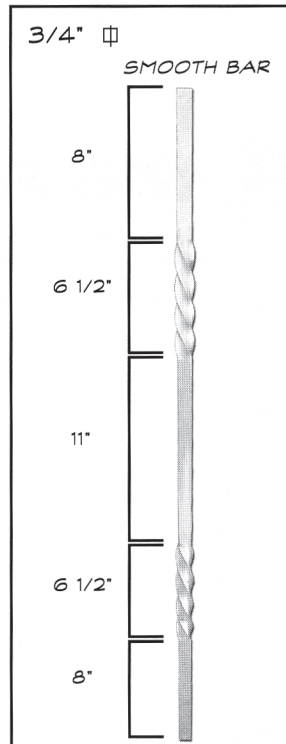

Toll Free (800) 527-1318

(972) 286-2368

Fax: (972) 557-4727

ALUMINUM CASTINGS

1172

HEIGHT: 72" 182.9 cm
WIDTH: 2" 5.08 cm
THICK: 3/8" 0.36 cm
WEIGHT:

1341

HEIGHT 40" 101.6 cm
WIDTH: 2 1/4" 5.7 cm
THICK: 2 1/4" 5.7 cm
WEIGHT: 2.3 lbs 5.84 kgs

1342

HEIGHT 40" 101.6 cm
DIA: 2 1/4" Φ 5.7 cm
WEIGHT: 2.5 lbs 6.35 kgs

1347

HEIGHT 40" 101.6 cm
WIDTH: 3/4" 1.91 cm
THICK: 3/4" 1.91 cm
WEIGHT: 2.2 lbs 5.59 kgs

1131

HEIGHT 1" 2.54 cm
WIDTH: 4" 10.16 cm
THICK: 4" 10.16 cm
WEIGHT: 0.1 lbs 0.25 kgs

1134

HEIGHT 2" 5.08 cm
WIDTH: 13" 33.02 cm
THICK: 3/4" 1.91 cm
WEIGHT: 0.3 lbs 0.76 kgs

1348

HEIGHT 40" 101.6 cm
WIDTH: 1" 2.54 cm
THICK: 1" 2.54 cm
WEIGHT: 2.2 lbs 5.59 kgs

1349

HEIGHT 40" 101.6 cm
WIDTH: 1" 2.54 cm
THICK: 1" 2.54 cm
WEIGHT: 2.2 lbs 5.59 kgs

1583

HEIGHT 40" 101.6 cm
WIDTH: 2 1/4" 5.7 cm
THICK: 2 1/4" 5.7 cm
WEIGHT: 1.5 lbs 0.7 kgs

Revision Date: 05/01/99