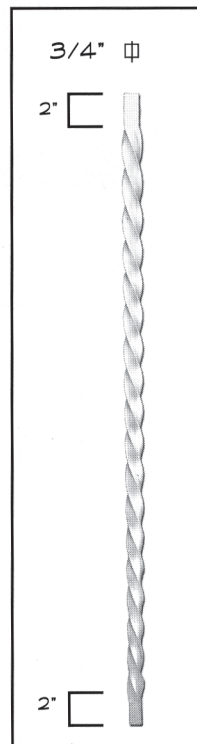

Toll Free (800) 527-1318

(972) 286-2368

Fax: (972) 557-4727

ALUMINUM CASTINGS

1172

HEIGHT: 72" 182.9 cm
WIDTH: 2" 5.08 cm
THICK: 3/8" 0.36 cm
WEIGHT:

1341

HEIGHT 40" 101.6 cm
WIDTH: 2 1/4" 5.7 cm
THICK: 2 1/4" 5.7 cm
WEIGHT: 2.3 lbs 5.84 kgs

1342

HEIGHT 40" 101.6 cm
DIA: 2 1/4" Φ 5.7 cm
WEIGHT: 2.5 lbs 6.35 kgs

1347

HEIGHT 40" 101.6 cm
WIDTH: 3/4" 1.91 cm
THICK: 3/4" 1.91 cm
WEIGHT: 2.2 lbs 5.59 kgs

1131

HEIGHT 1" 2.54 cm
WIDTH: 4" 10.16 cm
THICK: 4" 10.16 cm
WEIGHT: 0.1 lbs 0.25 kgs

1134

HEIGHT 2" 5.08 cm
WIDTH: 13" 33.02 cm
THICK: 3/4" 1.91 cm
WEIGHT: 0.3 lbs 0.76 kgs

1348

HEIGHT 40" 101.6 cm
WIDTH: 1" 2.54 cm
THICK: 1" 2.54 cm
WEIGHT: 2.2 lbs 5.59 kgs

1349

HEIGHT 40" 101.6 cm
WIDTH: 1" 2.54 cm
THICK: 1" 2.54 cm
WEIGHT: 2.2 lbs 5.59 kgs

1583

HEIGHT 40" 101.6 cm
WIDTH: 2 1/4" 5.7 cm
THICK: 2 1/4" 5.7 cm
WEIGHT: 1.5 lbs 0.7 kgs

Revision Date: 05/01/99