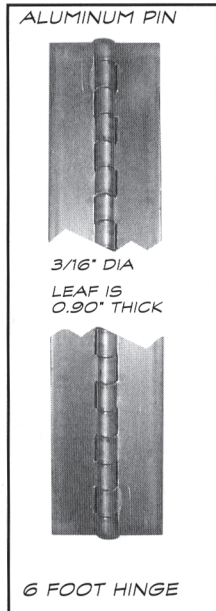

Toll Free (800) 527-1318

(972) 286-2368

Fax: (972) 557-4727

ALUMINUM CASTINGS

1172

HEIGHT: 72" 182.9 cm
WIDTH: 2" 5.08 cm
THICK: 3/8" 0.36 cm
WEIGHT:

1341

HEIGHT 40" 101.6 cm
WIDTH: 2 1/4" 5.7 cm
THICK: 2 1/4" 5.7 cm
WEIGHT: 2.3 lbs 5.84 kgs

1342

HEIGHT 40" 101.6 cm
DIA: 2 1/4" Φ 5.7 cm
WEIGHT: 2.5 lbs 6.35 kgs

1347

HEIGHT 40" 101.6 cm
WIDTH: 3/4" 1.91 cm
THICK: 3/4" 1.91 cm
WEIGHT: 2.2 lbs 5.59 kgs

1131

HEIGHT 1" 2.54 cm
WIDTH: 4" 10.16 cm
THICK: 4" 10.16 cm
WEIGHT: 0.1 lbs 0.25 kgs

1134

HEIGHT 2" 5.08 cm
WIDTH: 13" 33.02 cm
THICK: 3/4" 1.91 cm
WEIGHT: 0.3 lbs 0.76 kgs

1348

HEIGHT 40" 101.6 cm
WIDTH: 1" 2.54 cm
THICK: 1" 2.54 cm
WEIGHT: 2.2 lbs 5.59 kgs

1349

HEIGHT 40" 101.6 cm
WIDTH: 1" 2.54 cm
THICK: 1" 2.54 cm
WEIGHT: 2.2 lbs 5.59 kgs

1583

HEIGHT 40" 101.6 cm
WIDTH: 2 1/4" 5.7 cm
THICK: 2 1/4" 5.7 cm
WEIGHT: 1.5 lbs 0.7 kgs

Revision Date: 05/01/99