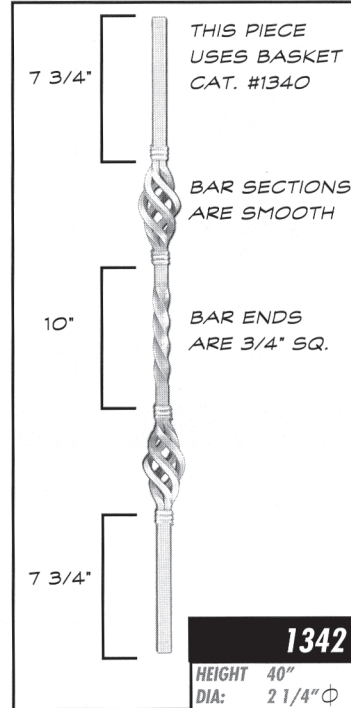

Toll Free (800) 527-1318

(972) 286-2368

Fax: (972) 557-4727

ALUMINUM CASTINGS

1172

HEIGHT: 72" 182.9 cm
WIDTH: 2" 5.08 cm
THICK: 3/8" 0.36 cm
WEIGHT:

1341

HEIGHT 40" 101.6 cm
WIDTH: 2 1/4" 5.7 cm
THICK: 2 1/4" 5.7 cm
WEIGHT: 2.3 lbs 5.84 kgs

1342

HEIGHT 40" 101.6 cm
DIA: 2 1/4" Φ 5.7 cm
WEIGHT: 2.5 lbs 6.35 kgs

1347

HEIGHT 40" 101.6 cm
WIDTH: 3/4" 1.91 cm
THICK: 3/4" 1.91 cm
WEIGHT: 2.2 lbs 5.59 kgs

1131

HEIGHT 1" 2.54 cm
WIDTH: 4" 10.16 cm
THICK: 4" 10.16 cm
WEIGHT: 0.1 lbs 0.25 kgs

1134

HEIGHT 2" 5.08 cm
WIDTH: 13" 33.02 cm
THICK: 3/4" 1.91 cm
WEIGHT: 0.3 lbs 0.76 kgs

1348

HEIGHT 40" 101.6 cm
WIDTH: 1" 2.54 cm
THICK: 1" 2.54 cm
WEIGHT: 2.2 lbs 5.59 kgs

1349

HEIGHT 40" 101.6 cm
WIDTH: 1" 2.54 cm
THICK: 1" 2.54 cm
WEIGHT: 2.2 lbs 5.59 kgs

1583

HEIGHT 40" 101.6 cm
WIDTH: 2 1/4" 5.7 cm
THICK: 2 1/4" 5.7 cm
WEIGHT: 1.5 lbs 0.7 kgs

Revision Date: 05/01/99