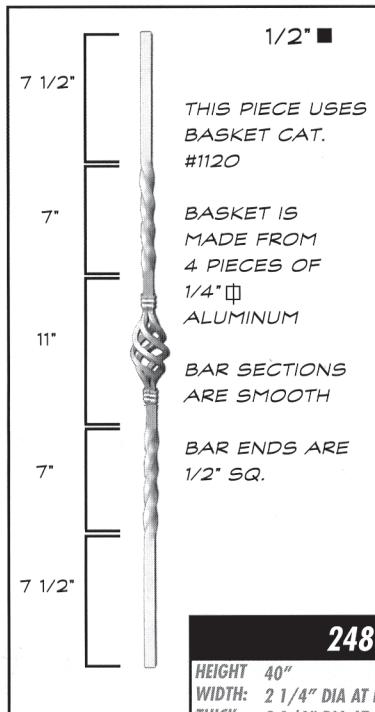

SCALE: 2 INCHES = 1 FOOT UNLESS NOTED

Toll Free (800) 527-1318

(972) 286-2368

Fax: (972) 557-4727

ALUMINUM CASTINGS

1346	
HEIGHT: 42 1/4"	107.3 cm
WIDTH: 6"	15.24 cm
THICK: 0.5"	1.27 cm
WEIGHT: 1.0 lbs	2.54 lbs

APPROXIMATE DIMENSIONS

1143	
HEIGHT: 40"	101.6 cm
DIA: 3/4"	1.91 cm
WEIGHT: 1.0 est. lbs	2.54 kgs

NEW PRODUCTS

Revision Date: 05/01/99

2481	
HEIGHT 40"	101.6 cm
WIDTH: 2 1/4" DIA AT BASKET	5.7 cm
THICK: 2 1/4" DIA AT BASKET	5.7 cm
WEIGHT: 1.6 lbs	4.06 kgs

APPROXIMATE DIMENSIONS

2482	
HEIGHT 40"	101.6 cm
WIDTH: 2 1/4" DIA AT BASKET	5.7 cm
THICK: 2 1/4" DIA AT BASKET	5.7 cm
WEIGHT: 1.7 lbs	4.32 kgs

APPROXIMATE DIMENSIONS

Section:
Plaques:
Eagle Castings

Toll Free (800) 527-1318
(972) 286-2368
Fax: (972) 557-4727

61 **SBO**

HEIGHT 7 IN	17.8 CM
WIDTH 16 3/8 IN	41.6 CM
THICK 1 IN	2.5 CM
WEIGHT 0.8 LBS	0.4 KGS

62 **SBO**

HEIGHT 5 1/2 IN	14.0 CM
WIDTH 19 1/2 IN	49.5 CM
THICK 2 7/8 IN	7.3 CM
WEIGHT 1.2 LBS	0.6 KGS

63 **SBO**