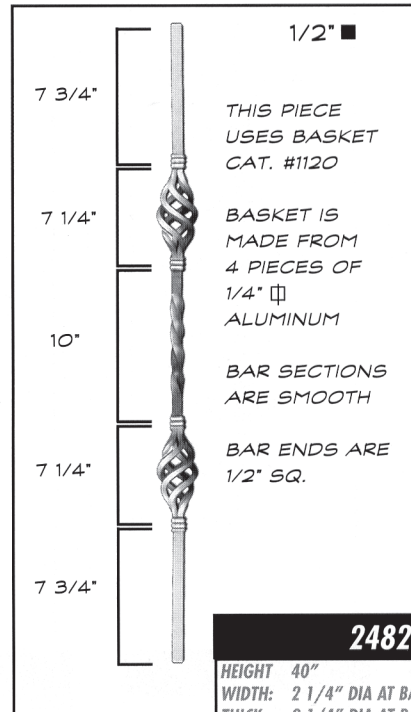

SCALE: 2 INCHES = 1 FOOT UNLESS NOTED

Toll Free (800) 527-1318

(972) 286-2368

Fax: (972) 557-4727

ALUMINUM CASTINGS

1346	
HEIGHT: 42 1/4"	107.3 cm
WIDTH: 6"	15.24 cm
THICK: 0.5"	1.27 cm
WEIGHT: 1.0 lbs	2.54 lbs

APPROXIMATE DIMENSIONS

1143	
HEIGHT: 40"	101.6 cm
DIA: 3/4"	1.91 cm
WEIGHT: 1.0 est. lbs	2.54 kgs

NEW PRODUCTS

Revision Date: 05/01/99

2481	
HEIGHT 40"	101.6 cm
WIDTH: 2 1/4" DIA AT BASKET	5.7 cm
THICK: 2 1/4" DIA AT BASKET	5.7 cm
WEIGHT: 1.6 lbs	4.06 kgs

APPROXIMATE DIMENSIONS

2482	
HEIGHT 40"	101.6 cm
WIDTH: 2 1/4" DIA AT BASKET	5.7 cm
THICK: 2 1/4" DIA AT BASKET	5.7 cm
WEIGHT: 1.7 lbs	4.32 kgs

APPROXIMATE DIMENSIONS

Section:
Plaques:
Eagle Castings

Toll Free (800) 527-1318
(972) 286-2368
Fax: (972) 557-4727

61 **SBO**

HEIGHT 7 IN	17.8 CM
WIDTH 16 3/8 IN	41.6 CM
THICK 1 IN	2.5 CM
WEIGHT 0.8 LBS	0.4 KGS

62 **SBO**

HEIGHT 5 1/2 IN	14.0 CM
WIDTH 19 1/2 IN	49.5 CM
THICK 2 7/8 IN	7.3 CM
WEIGHT 1.2 LBS	0.6 KGS

63 **SBO**