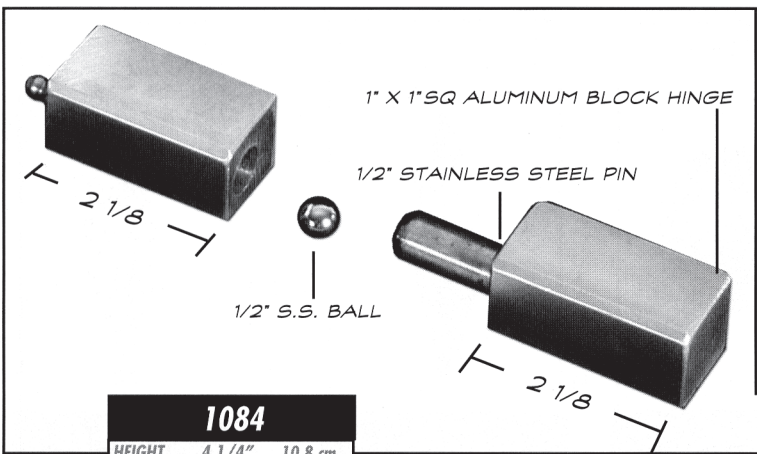

## ALUMINUM CASTINGS

Toll Free (800) 527-1318

(972) 286-2368

Fax: (972) 557-4727

<b>1122</b>	
HEIGHT	1" 2.54 cm
WIDTH:	3 5/8" 9.22 cm
THICK:	2 1/4" 5.72 cm
WEIGHT:	0.1 lbs 0.25 kgs

<b>1127</b>	
HEIGHT	1" 2.54 cm
WIDTH:	4" 10.16 cm
THICK:	2 1/4" 5.72 cm
WEIGHT:	0.1 lbs 0.25 kgs

<b>1123</b>	
HEIGHT	1 1/4" 3.18 cm
WIDTH:	9" 22.86 cm
THICK:	5" 12.7 cm
WEIGHT:	0.4 lbs 1.02 kgs

<b>1084</b>	
HEIGHT	4 1/4" 10.8 cm
WIDTH:	1" 2.54 cm
THICK:	1" 2.54 cm
WEIGHT:	0.5 lbs 1.27 kgs

<b>1085</b>	
HEIGHT	4 3/4" 12.07 cm
WIDTH:	1 1/4" 3.18 cm
THICK:	1" 2.54 cm
WEIGHT:	1.2 lbs 3.05 kgs

<b>3306</b>	
HEIGHT	2" 5.08 cm
WIDTH:	6 3/4" 17.15 cm
DEPTH:	6 3/4" 17.15 cm
WEIGHT:	1.3 lbs 3.30 kgs

Revision Date: 05/01/99