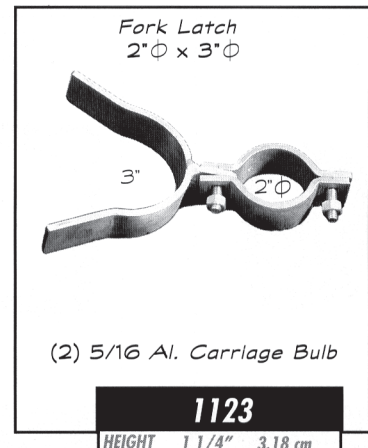

## ALUMINUM CASTINGS

Toll Free (800) 527-1318

(972) 286-2368

Fax: (972) 557-4727

<b>1122</b>	
HEIGHT	1" 2.54 cm
WIDTH:	3 5/8" 9.22 cm
THICK:	2 1/4" 5.72 cm
WEIGHT:	0.1 lbs 0.25 kgs

<b>1127</b>	
HEIGHT	1" 2.54 cm
WIDTH:	4" 10.16 cm
THICK:	2 1/4" 5.72 cm
WEIGHT:	0.1 lbs 0.25 kgs

<b>1123</b>	
HEIGHT	1 1/4" 3.18 cm
WIDTH:	9" 22.86 cm
THICK:	5" 12.7 cm
WEIGHT:	0.4 lbs 1.02 kgs

<b>1084</b>	
HEIGHT	4 1/4" 10.8 cm
WIDTH:	1" 2.54 cm
THICK:	1" 2.54 cm
WEIGHT:	0.5 lbs 1.27 kgs

<b>1085</b>	
HEIGHT	4 3/4" 12.07 cm
WIDTH:	1 1/4" 3.18 cm
THICK:	1" 2.54 cm
WEIGHT:	1.2 lbs 3.05 kgs

<b>3306</b>	
HEIGHT	2" 5.08 cm
WIDTH:	6 3/4" 17.15 cm
DEPTH:	6 3/4" 17.15 cm
WEIGHT:	1.3 lbs 3.30 kgs

Revision Date: 05/01/99