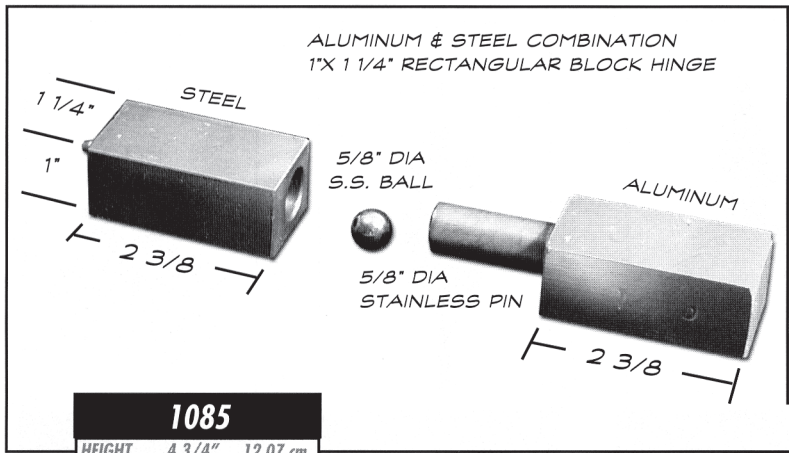

## ALUMINUM CASTINGS

Toll Free (800) 527-1318

(972) 286-2368

Fax: (972) 557-4727

<b>1122</b>	
HEIGHT	1" 2.54 cm
WIDTH:	3 5/8" 9.22 cm
THICK:	2 1/4" 5.72 cm
WEIGHT:	0.1 lbs 0.25 kgs

<b>1127</b>	
HEIGHT	1" 2.54 cm
WIDTH:	4" 10.16 cm
THICK:	2 1/4" 5.72 cm
WEIGHT:	0.1 lbs 0.25 kgs

<b>1123</b>	
HEIGHT	1 1/4" 3.18 cm
WIDTH:	9" 22.86 cm
THICK:	5" 12.7 cm
WEIGHT:	0.4 lbs 1.02 kgs

<b>1084</b>	
HEIGHT	4 1/4" 10.8 cm
WIDTH:	1" 2.54 cm
THICK:	1" 2.54 cm
WEIGHT:	0.5 lbs 1.27 kgs

<b>1085</b>	
HEIGHT	4 3/4" 12.07 cm
WIDTH:	1 1/4" 3.18 cm
THICK:	1" 2.54 cm
WEIGHT:	1.2 lbs 3.05 kgs

<b>3306</b>	
HEIGHT	2" 5.08 cm
WIDTH:	6 3/4" 17.15 cm
DEPTH:	6 3/4" 17.15 cm
WEIGHT:	1.3 lbs 3.30 kgs

Revision Date: 05/01/99