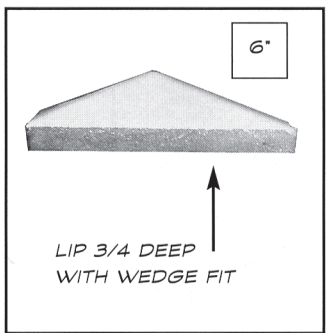

## ALUMINUM CASTINGS

Toll Free (800) 527-1318

(972) 286-2368

Fax: (972) 557-4727

<b>1122</b>	
HEIGHT	1" 2.54 cm
WIDTH:	3 5/8" 9.22 cm
THICK:	2 1/4" 5.72 cm
WEIGHT:	0.1 lbs 0.25 kgs

<b>1127</b>	
HEIGHT	1" 2.54 cm
WIDTH:	4" 10.16 cm
THICK:	2 1/4" 5.72 cm
WEIGHT:	0.1 lbs 0.25 kgs

<b>1123</b>	
HEIGHT	1 1/4" 3.18 cm
WIDTH:	9" 22.86 cm
THICK:	5" 12.7 cm
WEIGHT:	0.4 lbs 1.02 kgs

<b>1084</b>	
HEIGHT	4 1/4" 10.8 cm
WIDTH:	1" 2.54 cm
THICK:	1" 2.54 cm
WEIGHT:	0.5 lbs 1.27 kgs

<b>1085</b>	
HEIGHT	4 3/4" 12.07 cm
WIDTH:	1 1/4" 3.18 cm
THICK:	1" 2.54 cm
WEIGHT:	1.2 lbs 3.05 kgs

<b>3306</b>	
HEIGHT	2" 5.08 cm
WIDTH:	6 3/4" 17.15 cm
DEPTH:	6 3/4" 17.15 cm
WEIGHT:	1.3 lbs 3.30 kgs

Revision Date: 05/01/99