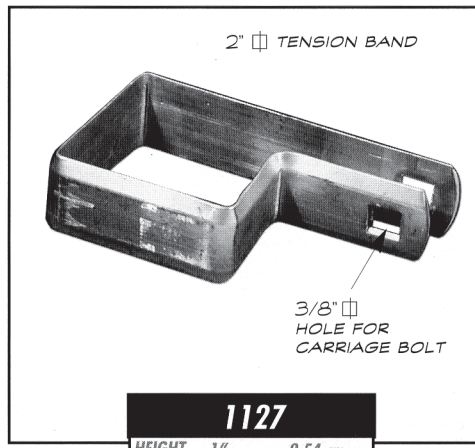

## ALUMINUM CASTINGS

Toll Free (800) 527-1318

(972) 286-2368

Fax: (972) 557-4727

<b>1122</b>	
HEIGHT	1" 2.54 cm
WIDTH:	3 5/8" 9.22 cm
THICK:	2 1/4" 5.72 cm
WEIGHT:	0.1 lbs 0.25 kgs

<b>1127</b>	
HEIGHT	1" 2.54 cm
WIDTH:	4" 10.16 cm
THICK:	2 1/4" 5.72 cm
WEIGHT:	0.1 lbs 0.25 kgs

<b>1123</b>	
HEIGHT	1 1/4" 3.18 cm
WIDTH:	9" 22.86 cm
THICK:	5" 12.7 cm
WEIGHT:	0.4 lbs 1.02 kgs

<b>1084</b>	
HEIGHT	4 1/4" 10.8 cm
WIDTH:	1" 2.54 cm
THICK:	1" 2.54 cm
WEIGHT:	0.5 lbs 1.27 kgs

<b>1085</b>	
HEIGHT	4 3/4" 12.07 cm
WIDTH:	1 1/4" 3.18 cm
THICK:	1" 2.54 cm
WEIGHT:	1.2 lbs 3.05 kgs

<b>3306</b>	
HEIGHT	2" 5.08 cm
WIDTH:	6 3/4" 17.15 cm
DEPTH:	6 3/4" 17.15 cm
WEIGHT:	1.3 lbs 3.30 kgs

Revision Date: 05/01/99