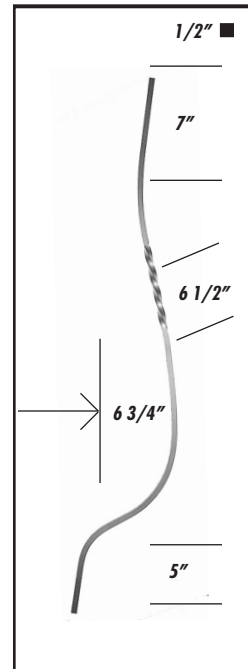

1467
HEIGHT 44 1/2"
WIDTH: 7"
THICK: 1/2"
WEIGHT: 1.1 lbs