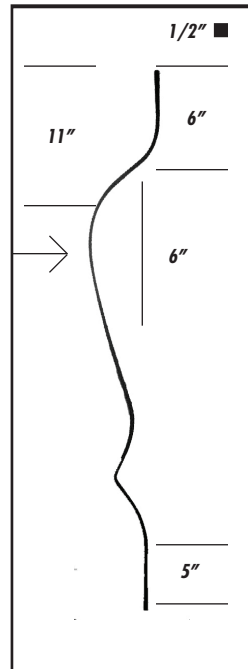

1463
HEIGHT 45"
WIDTH: 6"
THICK: 1/2"
WEIGHT: 1.1 lbs