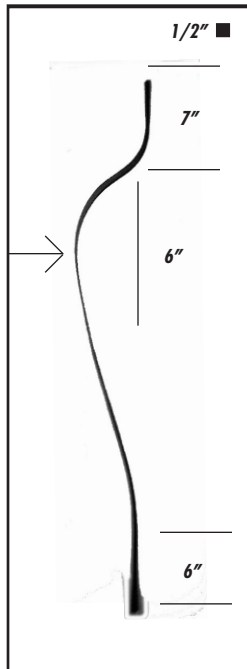

2684

HEIGHT:	39 1/4"	99.70 cm
WIDTH:	1 1/4"	3.18 cm
THICK:	9/16"	1.44 cm
WEIGHT:	1 lbs	2.54 kgs

2683

HEIGHT:	39 1/4"	99.70 cm
WIDTH:	5 1/4"	13.34 cm
THICK:	1"	2.54 cm
WEIGHT:	1.3 lbs	3.30 kgs

2687

HEIGHT:	39 1/4"	99.70 cm
WIDTH:	4 3/4"	12.07 cm
THICK:	1 1/2"	3.81 cm
WEIGHT:	1.5 lbs	3.81 kgs

2689

HEIGHT:	39 1/4"	99.70 cm
WIDTH:	8 1/4"	20.96 cm
THICK:	1 1/2"	3.81 cm
WEIGHT:	1.8 lbs	4.57 kgs

2688

HEIGHT:	39 1/4"	99.70 cm
WIDTH:	8 7/8"	22.54 cm
THICK:	1"	2.54 cm
WEIGHT:	1.9 lbs	4.83 kgs

2691

HEIGHT:	39 1/4"	99.70 cm
WIDTH:	9 1/4"	23.50 cm
THICK:	1 1/2"	3.81 cm
WEIGHT:	2.1 lbs	5.33 kgs

Revision Date: 05/01/99

ALLOY CASTING

Aluminum

Toll Free (800) 527-1318
 (972) 286-2368
 Fax (972) 557-4727

BALLISTERS

2694
 HEIGHT 39"
 WIDTH: 9"
 THICK: 9/16"
 WEIGHT: 1.2 lbs

2686
 HEIGHT 39 1/4"
 WIDTH: 1 1/4"
 THICK: 9/16"
 WEIGHT: 1.2 lbs

1460
 HEIGHT 45 1/2"
 WIDTH: 6 1/2"
 THICK: 1/2"
 WEIGHT: 1.2 lbs

1463
 HEIGHT 45"
 WIDTH: 6"
 THICK: 1/2"
 WEIGHT: 1.1 lbs

1467
 HEIGHT 44 1/2"
 WIDTH: 7"
 THICK: 1/2"
 WEIGHT: 1.1 lbs

1458
 HEIGHT 39"
 WIDTH: 1 3/8"
 THICK: 1 3/8"
 WEIGHT: 1.3 lbs