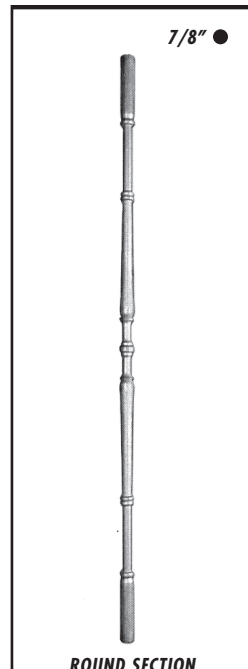

2689

HEIGHT:	39 1/4"	99.70 cm
WIDTH:	8 1/4"	20.96 cm
THICK:	1 1/2"	3.81 cm
WEIGHT:	1.8 lbs	4.57 kgs

2688

HEIGHT:	39 1/4"	99.70 cm
WIDTH:	8 7/8"	22.54 cm
THICK:	1"	2.54 cm
WEIGHT:	1.9 lbs	4.83 kgs

2691

HEIGHT:	39 1/4"	99.70 cm
WIDTH:	9 1/4"	23.50 cm
THICK:	1 1/2"	3.81 cm
WEIGHT:	2.1 lbs	5.33 kgs

Revision Date: 05/01/99

ALLOY CASTING

Aluminum

Toll Free (800) 527-1318
 (972) 286-2368
 Fax (972) 557-4727

BALLISTERS

2694
 HEIGHT 39"
 WIDTH: 9"
 THICK: 9/16"
 WEIGHT: 1.2 lbs

2686
 HEIGHT 39 1/4"
 WIDTH: 1 1/4"
 THICK: 9/16"
 WEIGHT: 1.2 lbs

1460
 HEIGHT 45 1/2"
 WIDTH: 6 1/2"
 THICK: 1/2"
 WEIGHT: 1.2 lbs

1463
 HEIGHT 45"
 WIDTH: 6"
 THICK: 1/2"
 WEIGHT: 1.1 lbs

1467
 HEIGHT 44 1/2"
 WIDTH: 7"
 THICK: 1/2"
 WEIGHT: 1.1 lbs

1458
 HEIGHT 39"
 WIDTH: 1 3/8"
 THICK: 1 3/8"
 WEIGHT: 1.3 lbs

1468
 HEIGHT 40"
 WIDTH: 1/2"
 THICK: 1/2"
 WEIGHT: 1.0 lbs

9055
 HEIGHT 40 5/8"
 WIDTH: 1 5/8"
 THICK: 1 5/8"
 WEIGHT: 5.2 lbs

9056
 HEIGHT 41"
 WIDTH: 1" DIA
 THICK: 1"
 WEIGHT: 5.2 lbs

9057
 HEIGHT 7"
 WIDTH: 2 1/4"
 THICK: 2 1/4"
 WEIGHT: 0.4 lbs