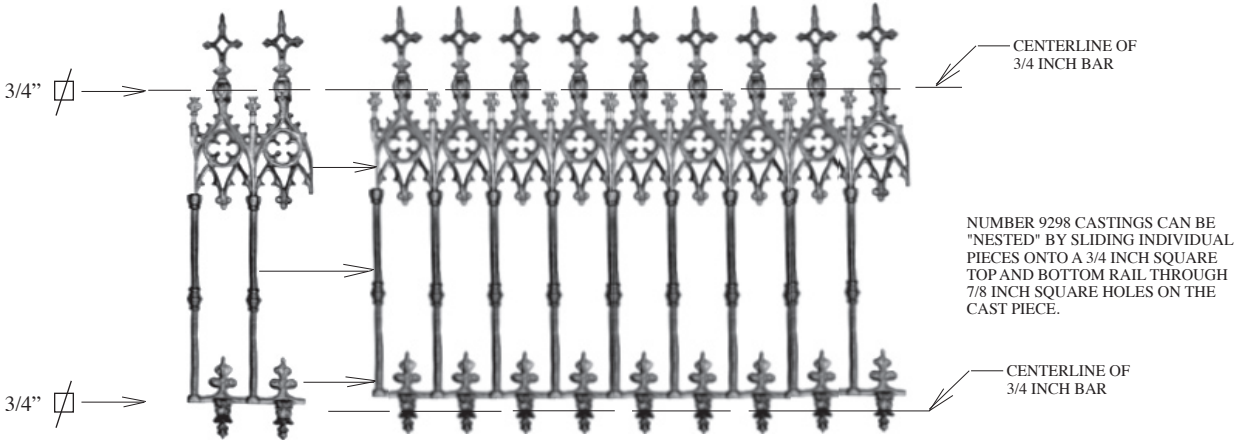

HEIGHT	6 1/4 IN	15.9 CM
WIDTH	3 1/2 IN	8.9 CM
THICK	1 1/4 IN	3.2 CM
WEIGHT	0.4 LBS	0.2 KGS

**9298** **DF**

SEE PAGE 105

NOTE: THIS PIECE IN DEVELOPMENT. IF INTERESTED PLEASE CONTACT US BY PHONE.

AVAILABLE

CENTERLINE OF 7/8 INCH SQUARE HOLE IN THIS PIECE. (TOP AND BOTTOM)

SCALE: 2 INCHES = 1 FOOT

HEIGHT	36 IN	91.4 CM
WIDTH	12 IN	28.6 CM
THICK	1 7/8 IN	4.8 CM
WEIGHT	5.1 LBS	2.3 KGS

**8030** 1"

INQUIRY

NOT AVAILABLE

STUB IS 1/2 INCH LONG BY 1 INCH SQUARE AND TAPERED. SEAT IS 1 3/4 INCHES SQUARE.

HEIGHT	6 1/2 IN	16.5 CM
WIDTH	3 3/4 IN	9.5 CM
THICK	1 3/4 IN	4.4 CM
WEIGHT	0.9 LBS	0.4 KGS

**8031** 1"

INQUIRY

STUB IS 1/2 INCH LONG BY 1 INCH SQUARE AND TAPERED. SEAT IS 1 3/4 INCHES SQUARE.

HEIGHT	7 7/8 IN	20.0 CM
WIDTH	3 7/8 IN	9.8 CM
THICK	1 3/4 IN	4.4 CM
WEIGHT	0.9 LBS	0.4 KGS

**BASKET**

SEE PAGE 105

NOTE: THIS PIECE IN DEVELOPMENT. IF INTERESTED PLEASE CONTACT US BY PHONE.

AVAILABLE

REVISION DATE: 02/28/95