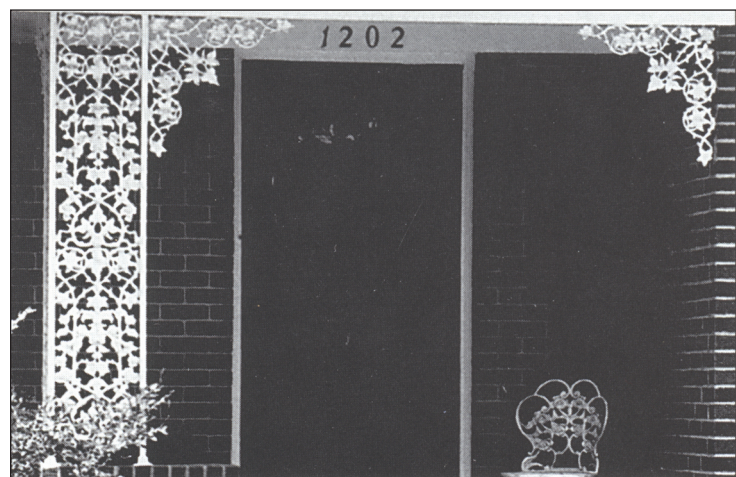

**107** **SBO**  
OLD 107BSF

HEIGHT	15 IN	38.1 CM
WIDTH	15 IN	38.1 CM
THICK	3/4 IN	1.9 CM
WEIGHT	2.0 LBS	0.9 KGS

**242** **DF**

SIZE TO FIT  
SECURITY DOORS

HEIGHT	33 1/4 IN	84.5 CM
WIDTH	11 1/4 IN	28.6 CM
THICK	7/8 IN	2.2 CM
WEIGHT	6.3 LBS	2.9 KGS

**100** **DF**

HEIGHT	28 1/2 IN	72.4 CM
WIDTH	12 3/8 IN	31.4 CM
THICK	7/8 IN	2.2 CM
WEIGHT	4.8 LBS	2.2 KGS

**3105** **DF**  
OLD 105BS

HEIGHT	16 1/2 IN	41.9 CM
WIDTH	16 1/2 IN	41.9 CM
THICK	7/8 IN	2.2 CM
WEIGHT	2.5 LBS	1.1 KGS