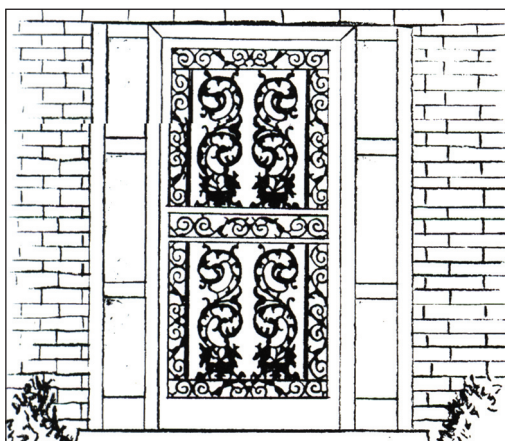

433 **DF**
NEW

5 1/4 X 25 1/4

HEIGHT 5 1/4 IN 13.3 CM
WIDTH 25 1/4 IN 80.0 CM
THICK 3/4 IN 1.9 CM
WEIGHT 2.2 LBS 1.0 KGS

435 **DF**
NEW

5 1/4 X 25

HEIGHT 5 1/4 IN 13.3 CM
WIDTH 25 IN 63.5 CM
THICK 3/4 IN 1.9 CM
WEIGHT 1.9 LBS 0.8 KGS

538 **DF**
NEW

5 1/2 X 25 1/4

HEIGHT 5 1/2 IN 14.0 CM
WIDTH 25 1/4 IN 80.0 CM
THICK 3/4 IN 1.9 CM
WEIGHT 2.2 LBS 1.0 KGS

Short bird #448 and scroll frieze #231 in a very popular security door design.

oak doo panel #245, oak corners #215 and #216, and oak frieze #236 in a common security door design.