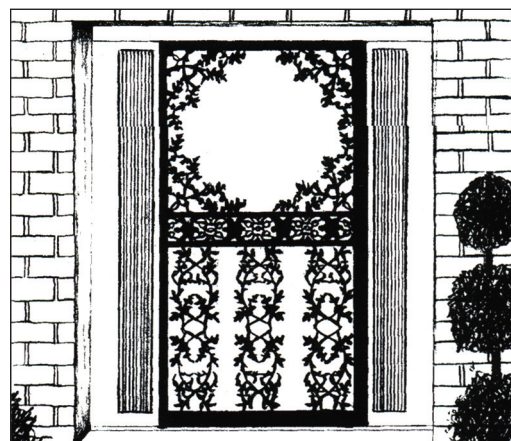

433 **DF**
NEW

5 1/4 X 25 1/4

HEIGHT 5 1/4 IN 13.3 CM
WIDTH 25 1/4 IN 80.0 CM
THICK 3/4 IN 1.9 CM
WEIGHT 2.2 LBS 1.0 KGS

435 **DF**
NEW

5 1/4 X 25

HEIGHT 5 1/4 IN 13.3 CM
WIDTH 25 IN 63.5 CM
THICK 3/4 IN 1.9 CM
WEIGHT 1.9 LBS 0.8 KGS

538 **DF**
NEW

5 1/2 X 25 1/4

HEIGHT 5 1/2 IN 14.0 CM
WIDTH 25 1/4 IN 80.0 CM
THICK 3/4 IN 1.9 CM
WEIGHT 2.2 LBS 1.0 KGS

Short bird #448 and scroll frieze #231 in a very popular security door design.

oak doo panel #245, oak corners #215 and #216, and oak frieze #236 in a common security door design.